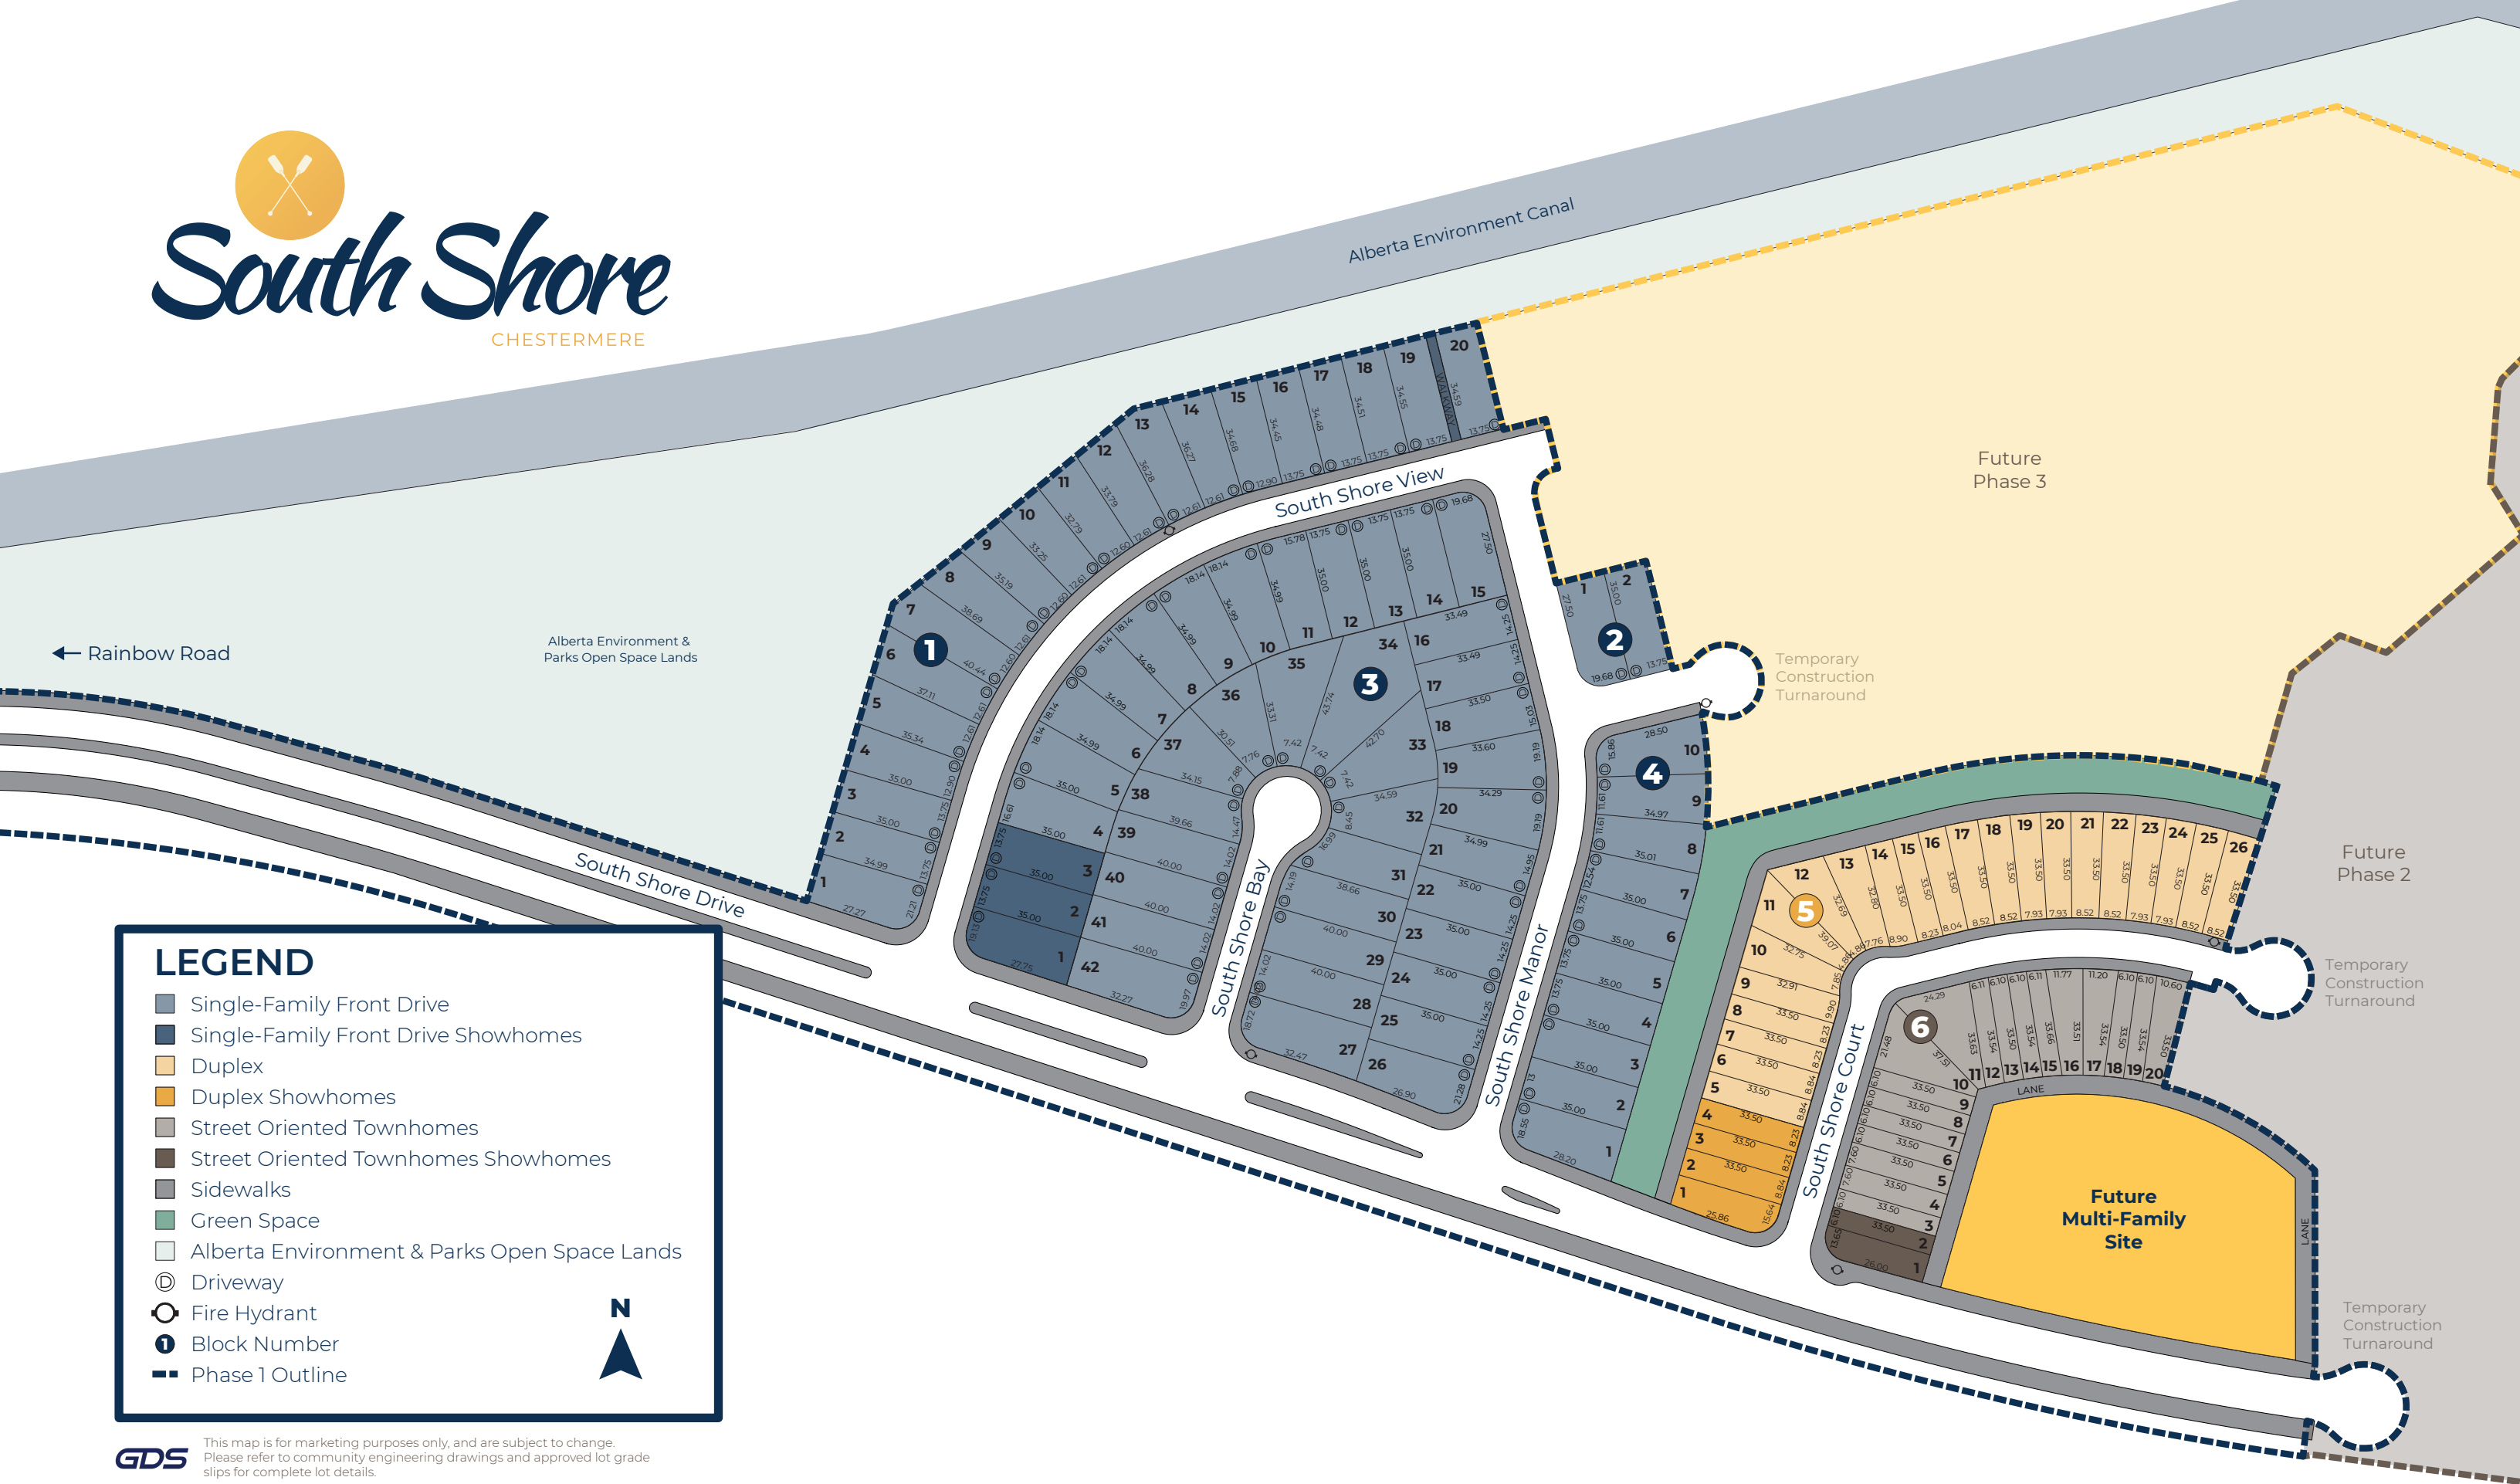

South Shore

CHESTERMERE

LEGEND

- Single-Family Front Drive
- Single-Family Front Drive Showhomes
- Duplex
- Duplex Showhomes
- Street Oriented Townhomes
- Street Oriented Townhomes Showhomes
- Sidewalks
- Green Space
- Alberta Environment & Parks Open Space Lands
- Driveway
- +
 Fire Hydrant
- 1 Block Number
- Phase 1 Outline

N

GDS This map is for marketing purposes only, and are subject to change. Please refer to community engineering drawings and approved lot grade slips for complete lot details.